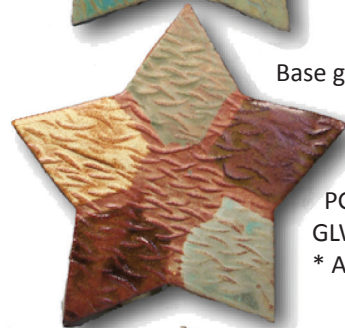

Base glaze is GLW30 Cinnamon
GW47 Kalamata Black
GLW45 Plum Black
GLW25 Aqua Gemstone
PG602 Incredible Black
GLW39 Vanilla Cream
* ALT #2 schedule