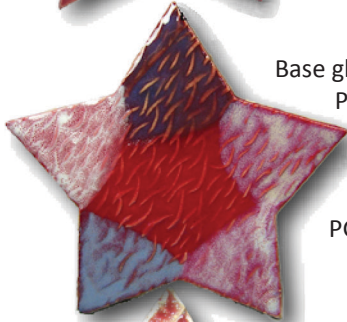

Base glaze is PG624 Ripe Apple Red  
PG616 Buckwheat  
PG637 Tutu Pink  
GLW08 Copper Patina  
PG641 White Cloud  
PG602 Incredible Black

Base glaze is GLW03 Avocado Ice  
GLW27 Emerald Wood Ash  
GLW36 NW Woods  
GLW39 Vanilla Cream  
GLW25 Aqua Gemstone  
GLW10 Midnight Blue