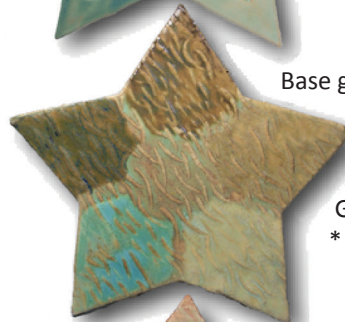

Base glaze is PG624 Ripe Apple Red  
PG616 Buckwheat  
PG637 Tutu Pink  
GLW08 Copper Patina  
PG641 White Cloud  
PG602 Incredible Black

Base glaze is GLW03 Avocado Ice  
GLW27 Emerald Wood Ash  
GLW36 NW Woods  
GLW39 Vanilla Cream  
GLW25 Aqua Gemstone  
GLW10 Midnight Blue

Base glaze is PG624 Ripe Apple Red  
PG624 Scotch Pine  
PG601 Perfect White  
PG641 White Cloud  
PG607 Nassau Blue  
PG616 Buckwheat

Base glaze is GLW03 Avocado Ice  
PG602 Incredible Black  
GLW39 Vanilla Cream  
GLW25 Aqua Gemstone  
GLW10 Midnight Blue  
\* ALT #2 schedule

Base glaze is GLW36 NW Woods  
PG608 Cobalt Blue  
GLW37 Pure White Matte  
GLW30 Cinnamon  
GLW26 Mustard Wood Ash  
PG641 White Cloud

Base glaze is PG642 Blizzard Blue  
PG638 Blue Violet  
PG631 Gold Dust  
PG639 Hot Orchid  
GLW10 Midnight Blue  
GLW02 Blue Jeans