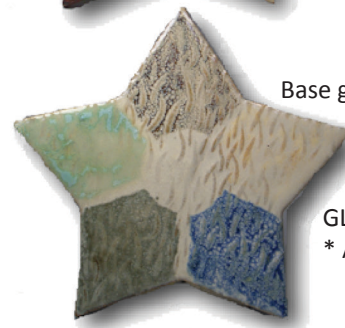

Base glaze is PG616 Buckwheat
GLW45 Plum Black
GLW39 Vanilla Cream
PG602 Incredible Black
GLW25 Aqua Gemstone
* ALT #2 schedule