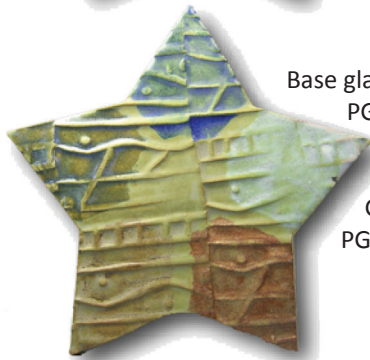

Base glaze is GLW36 NW Woods
PG608 Cobalt Blue
GLW37 Pure White Matte
GLW30 Cinnamon
GLW26 Mustard Wood Ash
PG641 White Cloud