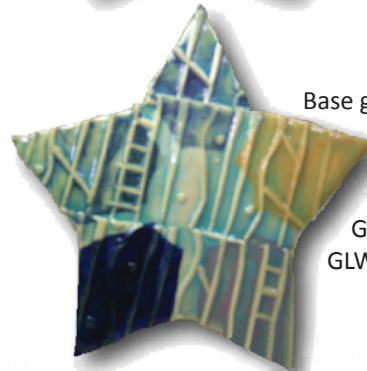

Base glaze is PG642 Blizzard Blue
PG638 Blue Violet
PG631 Gold Dust
PG639 Hot Orchid
GLW10 Midnight Blue
GLW02 Blue Jeans