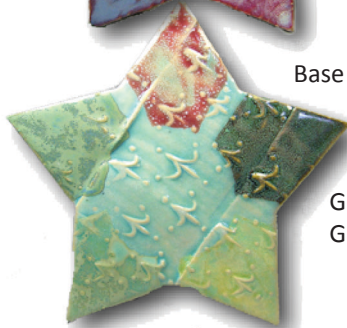

Base glaze is PG624 Ripe Apple Red  
PG624 Scotch Pine  
PG601 Perfect White  
PG641 White Cloud  
PG607 Nassau Blue  
PG616 Buckwheat

Base glaze is GLW03 Avocado Ice  
PG602 Incredible Black  
GLW39 Vanilla Cream  
GLW25 Aqua Gemstone  
GLW10 Midnight Blue  
\* ALT #2 schedule