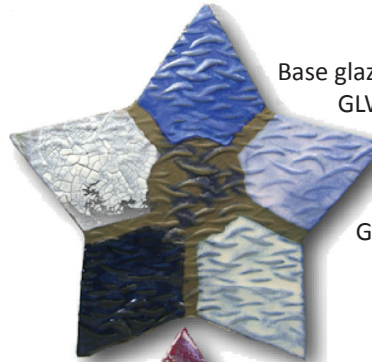

Base glaze is GLW45 Northern Lights  
PG607 Nassau Blue  
GLW32 Latte  
GLW08 Copper Patina  
GLW21 Raw Honey  
PG618 Terrazzo  
\* ALT #2 schedule

Base glaze is GLW47 Kalamata Black  
GLW12 Eggshell Wash  
GLW37 Pure White Matte  
PG616 Buckwheat  
PG635 Black Patent  
GLW15 Jujube White

Base glaze is GLW26 Mustard Wood Ash  
GLW39 Vanilla Cream Matte  
GLW32 Latte  
GLW25 Aqua Gemstone  
GLW12 Eggshell Wash  
GLW37 Pure White Matte

Base glaze is GLW32 Latte  
\*\*Interactive Pigments ...  
IP211 Wormwood  
IP207 Steel Black  
IP212 Indigo Blue  
IP205 Autumn Foliage  
IP208 Winter Storm