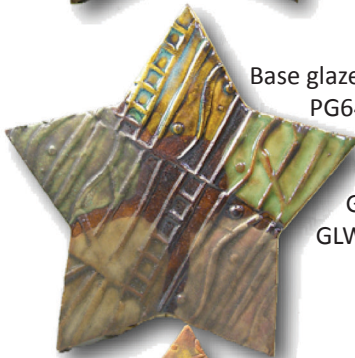

Base glaze is GLW06 Liquid Luster Bronze
PG641 White Cloud
GLW32 Latte
GLW40 Golden Raspberry
GLW38 Cocoa Matte
GLW36 NW Woods