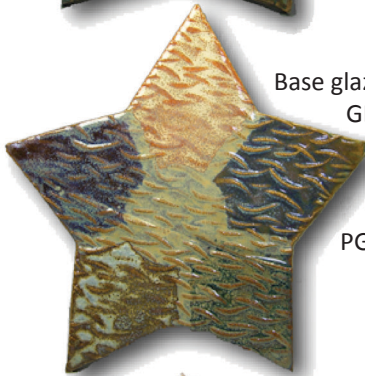

Base glaze is GLW45 Northern Lights  
PG607 Nassau Blue  
GLW32 Latte  
GLW08 Copper Patina  
GLW21 Raw Honey  
PG618 Terrazzo  
\* ALT #2 schedule

Base glaze is GLW47 Kalamata Black  
GLW12 Eggshell Wash  
GLW37 Pure White Matte  
PG616 Buckwheat  
PG635 Black Patent  
GLW15 Jujube White