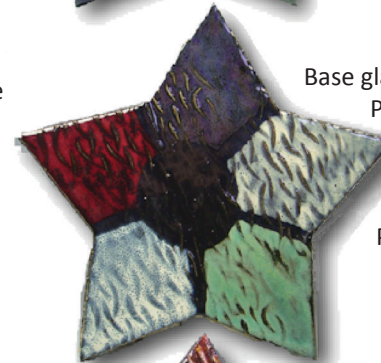

Base glaze is PG635 Black Patent
PG638 Blue Violet
GLW32 Latte
GLW08 Copper Patina
PG616 Buckwheat
PG624 Ripe Apple Red