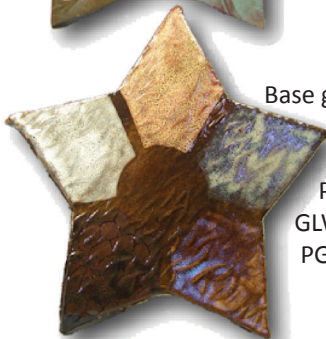

Base glaze is GLW06 Liquid Luster Bronze  
PG641 White Cloud  
GLW32 Latte  
GLW40 Golden Raspberry  
GLW38 Cocoa Matte  
GLW36 NW Woods

Base glaze is PG635 Black Patent  
PG638 Blue Violet  
GLW32 Latte  
GLW08 Copper Patina  
PG616 Buckwheat  
PG624 Ripe Apple Red

Base glaze is GLW26 Mustard Wood Ash  
GLW39 Vanilla Cream Matte  
GLW32 Latte  
GLW25 Aqua Gemstone  
GLW12 Eggshell Wash  
GLW37 Pure White Matte

Base glaze is GLW32 Latte  
\*\*Interactive Pigments ...  
IP211 Wormwood  
IP207 Steel Black  
IP212 Indigo Blue  
IP205 Autumn Foliage  
IP208 Winter Storm