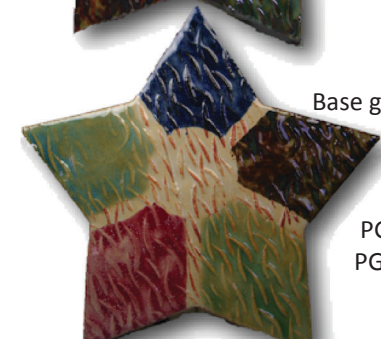

Base glaze is GLW32 Latte
GLW10 Midnight Blue
PG602 Incredible Black
PG634 Scotch Pine
PG624 Ripe Apple Red
PG616 Grass Green