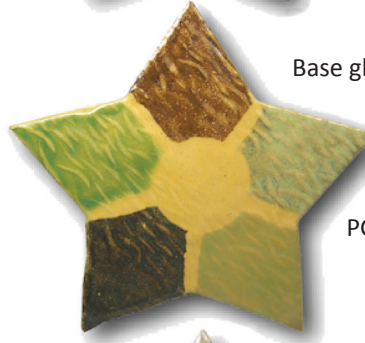

Base glaze is GLW21 Raw Honey
GLW45 Plum Black
GLW36 NW Woods
PG645 Avacado Satin (discontinued)
PG602 Incredible Black
PG614 Grass Green