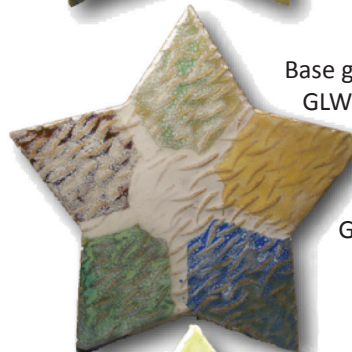

Base glaze is PG616 Buckwheat
GLW13 Sage Green
GLW21 Raw Honey
GLW02 Blue Jeans
LW08 Copper Patina
GLW26 Mustard Wood Ash