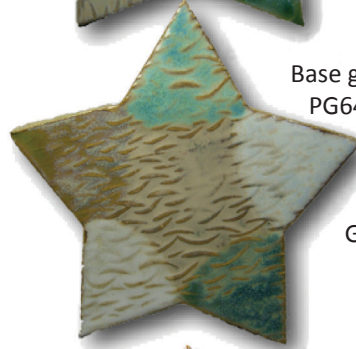

Base glaze is GLW08 Copper Patina
PG624 Ripe Apple Red
PG641 White Cloud
GLW03 Avocado Ice
PG601 Perfect White
PG634 Scotch Pine

Base glaze PG641 White Cloud
PG607 Nassau Blue
GLW08 Copper Patina
PG634 Scotch Pine
PG616 Buckwheat
GLW03 Avocado Ice

Base glaze is PG634 Scotch Pine
PG607 Nassau Blue
PG602 Incredible Black
PG624 Ripe Apple Red
PG642 Blizzard Blue
PG645 Avacado Satin
(discontinued)

Base glaze is PG616 Buckwheat
PG642 Blizzard Blue
PG641 White Cloud
PG634 Scotch Pine
PG601 Perfect White
GLW03 Avocado Ice