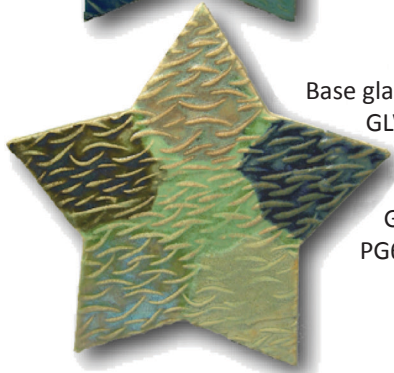

Base glaze is GLW03 Avocado Ice
GLW32 Latte
GLW10 Midnight Blue
GLW46 NW Woods
GLW42 Blizzard Blue
PG602 Incredible Black