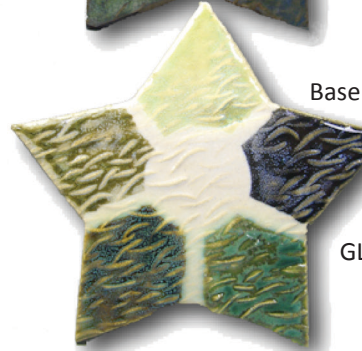

Base glaze is PG641 White Cloud
GLW03 Avocado Ice
PG635 Black Patent
GLW19 Moss Thicket
GLW06 Liquid Luster Bronze
GLW36 NW Woods