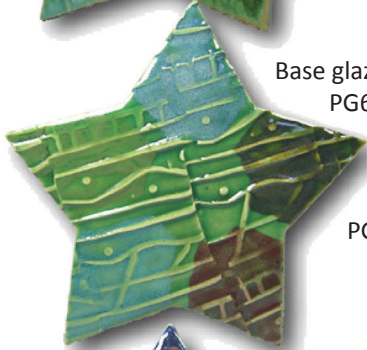

Base glaze is GLW08 Copper Patina
PG624 Ripe Apple Red
PG641 White Cloud
GLW03 Avocado Ice
PG601 Perfect White
PG634 Scotch Pine

Base glaze PG641 White Cloud
PG607 Nassau Blue
GLW08 Copper Patina
PG634 Scotch Pine
PG616 Buckwheat
GLW03 Avocado Ice