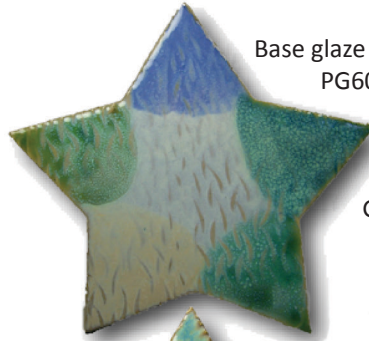

Base glaze is GLW08 Copper Patina
PG624 Ripe Apple Red
PG641 White Cloud
GLW03 Avocado Ice
PG601 Perfect White
PG634 Scotch Pine

Base glaze PG641 White Cloud
PG607 Nassau Blue
GLW08 Copper Patina
PG634 Scotch Pine
PG616 Buckwheat
GLW03 Avocado Ice

Base glaze is PG634 Scotch Pine
PG607 Nassau Blue
PG602 Incredible Black
PG624 Ripe Apple Red
PG642 Blizzard Blue
PG645 Avacado Satin
(discontinued)

Base glaze is PG616 Buckwheat
PG642 Blizzard Blue
PG641 White Cloud
PG634 Scotch Pine
PG601 Perfect White
GLW03 Avocado Ice