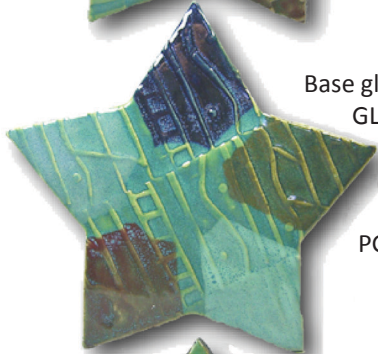

Base glaze is PG634 Scotch Pine
GLW10 Midnight Blue
PG602 Incredible Black
PG601 Perfect White
PG624 Ripe Apple Red
PG607 Nassau Blue