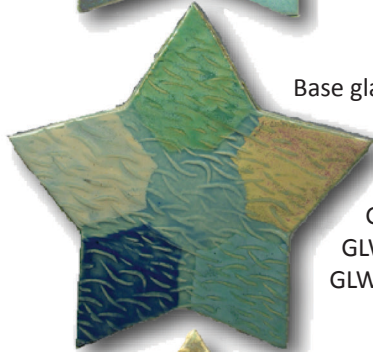

Base glaze is PG626 Shiny Turquoise
(discontinued)
GLW08 Copper Patina
GLW40 Golden Raspberry
GLW25 Aqua Gemstone
GLW10 Midnight Blue
GLW32 Latte