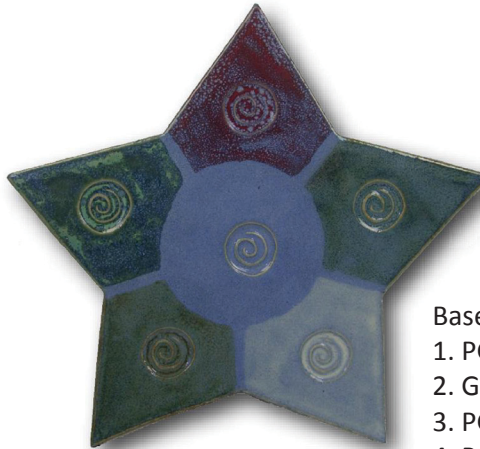

# Georgies ALL STAR Glazes

Base Glaze - GLW34 Ohata Red

1. PG618 Terrazzo
2. PG607 Nassau Blue
3. GLW32 Latte
4. GLW08 Copper Patina
5. GLW21 Raw Honey

Base Glaze - GLW36 NW Woods

1. PG624 Ripe Apple Red
2. PG602 Incredible Black
3. GLW37 Pure White Matte
4. GLW45 Plum Black
5. GLW46 Northern Lights

Base Glaze - PG607 Nassau Blue

1. PG624 Ripe Apple Red
2. GLW06 Liquid Luster Bronze
3. PG616 Buckwheat
4. PG602 Incredible Black
5. GLW08 Copper Patina

Base Glaze - GLW03 Avocado Ice. When thinner, this glaze produces a matte rosy surface, in thicker or pooling areas it becomes a shiny green. The center correctly shows both of these applications.