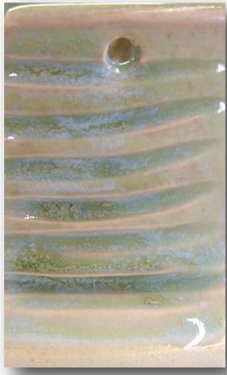

# Fun New Glaze Combos from Christy's Glaze Class

**Texture always enhances the action of the glaze!**

To the left and above, PG641 White Cloud is under GLW03 Avocado Ice on our White Salmon clay body. (Items marked \*\* are discontinued glaze colors.)

GLW21 Raw Honey over PG616 Buckwheat

GLW39 Vanill Cream over GLW27 Emerald Wood Ash

PG616 Buckwheat over GLW34 Ohata Red

GLW27 Emerald Wood Ash over \*\* GLW33 Crystal Topaz

GLW40 Raspberry Matte over PG616 Buckwheat

GLW21 Raw Honey over PG642 Blizzard Blue

GLW13 Sage Green over PG616 Buckwheat

\*\* GLW35 Butternut over GLW21 Raw Honey