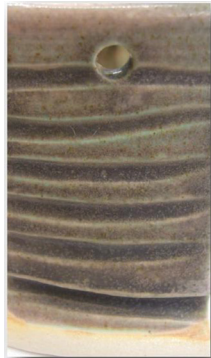

# Fun New Glaze Combos from Christy's Glaze Class

**Texture always enhances the action of the glaze!**

To the left and above, PG641 White Cloud is under GLW03 Avocado Ice on our White Salmon clay body. (Items marked \*\* are discontinued glaze colors.)

GLW21 Raw Honey over PG616 Buckwheat

GLW39 Vanill Cream over GLW27 Emerald Wood Ash

PG616 Buckwheat over GLW34 Ohata Red

GLW27 Emerald Wood Ash over \*\* GLW33 Crystal Topaz

GLW40 Raspberry Matte over PG616 Buckwheat

GLW21 Raw Honey over PG642 Blizzard Blue

GLW13 Sage Green over PG616 Buckwheat

\*\* GLW35 Butternut over GLW21 Raw Honey