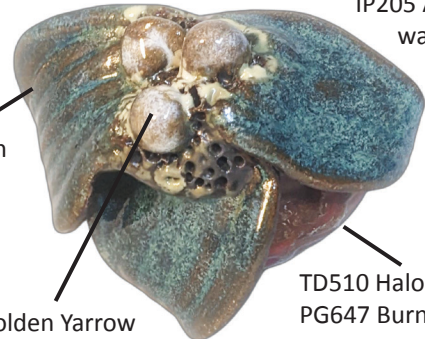

IP205 Autumn Foliage
PG653 Golden Green

GLW06 Liquid Luster Bronze

GLW34 Ohata Red under
GS406 Speckled Sienna

PODS USING OUR TRAIL MIX TOAST - CC535A

GLW47 Kalamata Black

PG647 Burnt Orange under
TD514 Milk & Honey

GLW10 Midnight
Blue under GLW46
Northern Lights

GLW47 Kalamata Black
under leaves

PG614 Grass Green

PG626 Golden Yarrow
under PG641 White Cloud

IP205 Autumn Foliage
wash over
everything

TD510 Halo Purple under
PG647 Burnt Orange