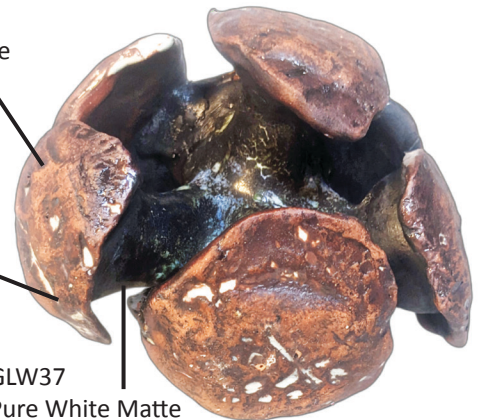

Seed Pods

a great way to explore layers of color

PODS USING OUR G MIX 6 - CC520

IP205 Autumn Foliage as a wash
under GLW23 White Froth

PG653 Golden Green
under TD514 Milk & Honey

GLW06 Liquid Luster Bronze
under GLW54 Paprika Matte

GLW36 NW Woods Green Matte

IP206 Sand & Surf under
PG601 Perfect White

PG602 Incredible Black
under
PG601 Perfect White

PODS USING OUR MAZAMA RED - CC554

GLW54 Paprika Matte wiped back
under PG647 Burnt Orange wiped back
under PG626 Golden Yarrow

GLW22 Rusty Nails

IP207 Steel Black all over

GLW32 Latte

IP205
Autumn Foliage
on edges

GLW37
Pure White Matte

PODS USING OUR PAT HORSLEY - CC675

GLW41 Cool Lime Matte
under PG602 Incredible Black

PG653 Golden Green under
TD508 Cherry Fizz