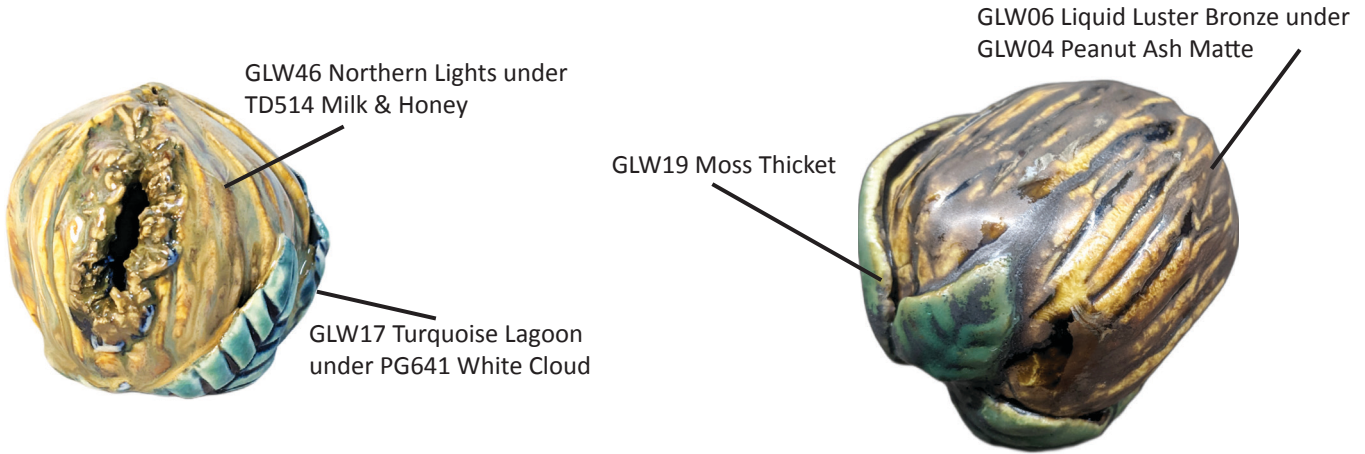

PODS USING OUR TRAIL MIX CINNAMON - CC535C

TD508 Chery Fizz under
TD513 Orange Neon

GLW23 Aqua Gemstone under
GLW41 Cool Lime Matte

IP211
Wormwood accents

GLW16 Faux Ash Teal
wiped off under
GS404 Speckled Olive

TD503 Tidal Pool under
TD508 Cherry Fizz

Touches of IP212 Indigo here and there

PODS USING OUR TRAIL MIX DARK CHOCOLATE - CC535D

PODS USING OUR PIONEER DARK - CC509

PODS USING OUR DUNDEE RED - CC525

PODS USING OUR WHITE SALMON - CC529

PODS USING OUR ROGUE RIVER BUFF - CC526

PODS USING OUR TIMBERLINE - CC550

PODS USING OUR SILVER FALLS PORCELAIN - CC510

PODS USING OUR PIONEER DARK WITH SPECKLES - CC1013

Inspired by the seed pods Christy Runyan made some years back, employees at the Georgie's Portland store made their own versions to show off a selection of cone 6 clay bodies and glaze combinations. Fourteen of our cone 6 clay bodies were selected and two pods were made of each type. Glazes and glaze combinations were thoughtfully chosen to show a wide variety of outcomes one can achieve using Georgie's brand products. Everyone has the opportunity to express their own unique style and discover new and exciting results through experimentation ... as Christy says, "be the flame!"

Glazes used with Our Seed Pods - PAGE 6

PG601
Perfect White

PG602
Incredible Black

PG608
Cobalt Blue

PG611
Grape

PG614
Grass Green

PG624
Apple Red

PG626
Golden Yarrow