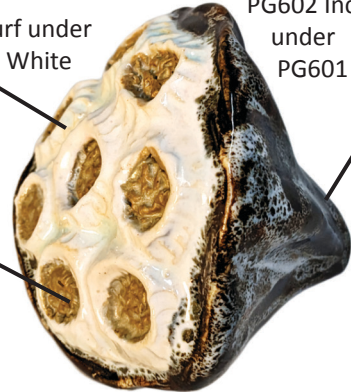

Seed Pods

a great way to explore layers of color

PODS USING OUR G MIX 6 - CC520

IP205 Autumn Foliage as a wash
under GLW23 White Froth

PG653 Golden Green
under TD514 Milk & Honey

GLW06 Liquid Luster Bronze
under GLW54 Paprika Matte

GLW36 NW Woods Green Matte

IP206 Sand & Surf under
PG601 Perfect White

PG602 Incredible Black
under
PG601 Perfect White

PODS USING OUR MAZAMA RED - CC554

GLW54 Paprika Matte wiped back
under PG647 Burnt Orange wiped back
under PG626 Golden Yarrow