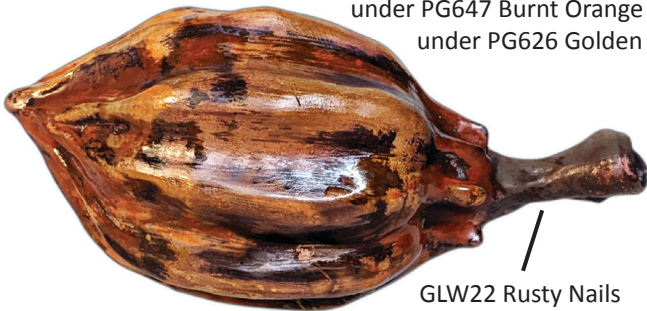

Seed Pods

a great way to explore layers of color

PODS USING OUR G MIX 6 - CC520

IP205 Autumn Foliage as a wash
under GLW23 White Froth

PG653 Golden Green
under TD514 Milk & Honey

GLW06 Liquid Luster Bronze
under GLW54 Paprika Matte

GLW36 NW Woods Green Matte

IP206 Sand & Surf under
PG601 Perfect White

PG602 Incredible Black
under
PG601 Perfect White

PODS USING OUR MAZAMA RED - CC554

GLW54 Paprika Matte wiped back
under PG647 Burnt Orange wiped back
under PG626 Golden Yarrow

GLW22 Rusty Nails

IP207 Steel Black all over

GLW32 Latte

IP205
Autumn Foliage
on edges

GLW37
Pure White Matte

PODS USING OUR PAT HORSLEY - CC675

GLW41 Cool Lime Matte
under PG602 Incredible Black

PG653 Golden Green under
TD508 Cherry Fizz