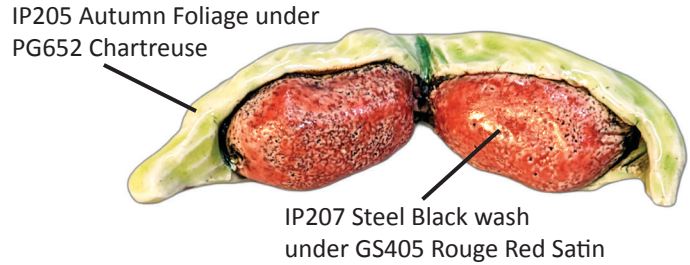

TD503 Tidal Pool under
TD508 Cherry Fizz

Touches of IP212 Indigo here and there

PODS USING OUR TRAIL MIX DARK CHOCOLATE - CC535D

PODS USING OUR PIONEER DARK - CC509

PODS USING OUR DUNDEE RED - CC525

PODS USING OUR WHITE SALMON - CC529