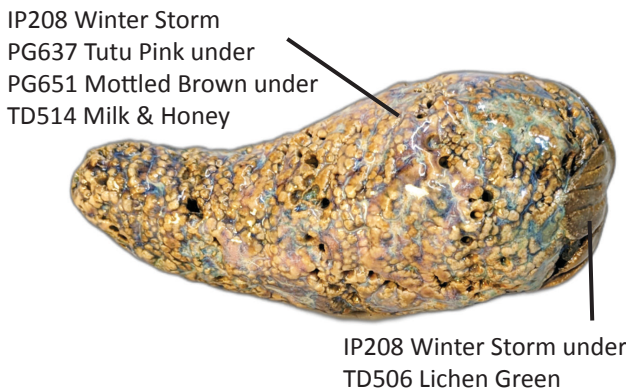

PODS USING OUR ROGUE RIVER BUFF - CC526