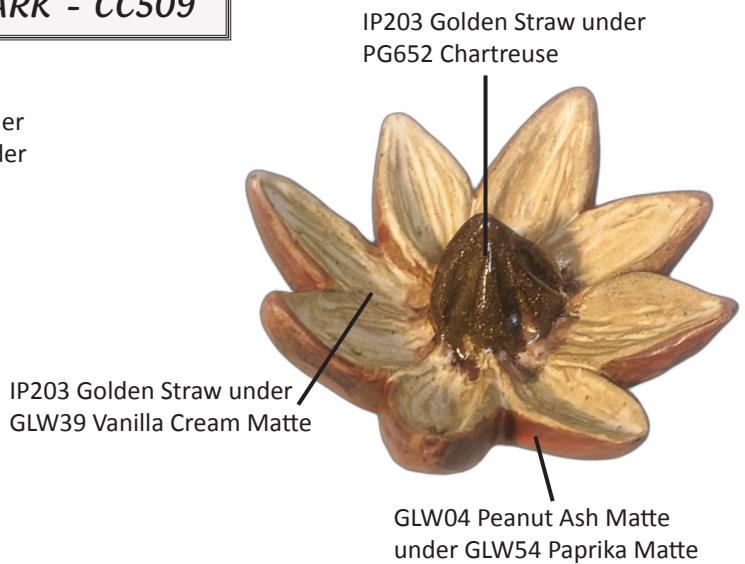

TD503 Tidal Pool under
TD508 Cherry Fizz

Touches of IP212 Indigo here and there

PODS USING OUR TRAIL MIX DARK CHOCOLATE - CC535D

PODS USING OUR PIONEER DARK - CC509

PODS USING OUR DUNDEE RED - CC525

PODS USING OUR WHITE SALMON - CC529