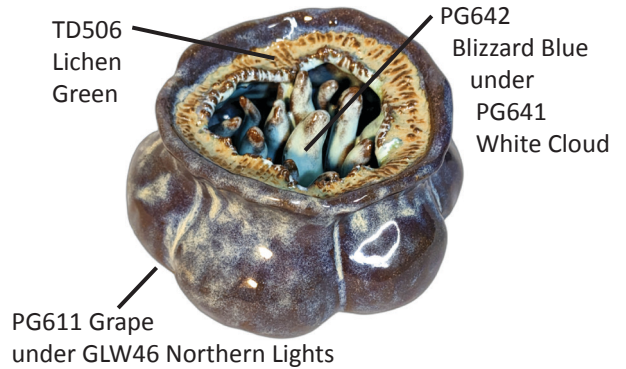

PODS USING OUR TRAIL MIX DARK CHOCOLATE - CC535D