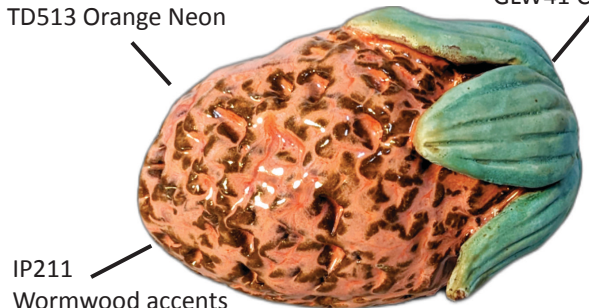

IP205 Autumn Foliage
PG653 Golden Green

GLW06 Liquid Luster Bronze

GLW34 Ohata Red under
GS406 Speckled Sienna

PODS USING OUR TRAIL MIX TOAST - CC535A

GLW47 Kalamata Black

PG647 Burnt Orange under
TD514 Milk & Honey

GLW10 Midnight
Blue under GLW46
Northern Lights

GLW47 Kalamata Black
under leaves

PG614 Grass Green

PG626 Golden Yarrow
under PG641 White Cloud

IP205 Autumn Foliage
wash over
everything

TD510 Halo Purple under
PG647 Burnt Orange

PODS USING OUR TRAIL MIX CINNAMON - CC535C

TD508 Chery Fizz under
TD513 Orange Neon

GLW23 Aqua Gemstone under
GLW41 Cool Lime Matte

IP211
Wormwood accents

GLW16 Faux Ash Teal
wiped off under
GS404 Speckled Olive