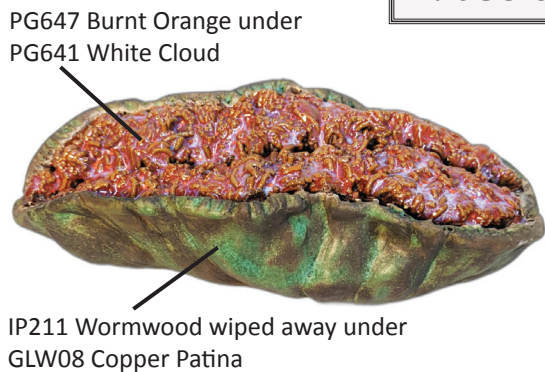

TD503 Tidal Pool under
TD508 Cherry Fizz

Touches of IP212 Indigo here and there

PODS USING OUR TRAIL MIX DARK CHOCOLATE - CC535D

PODS USING OUR PIONEER DARK - CC509

PODS USING OUR DUNDEE RED - CC525

PODS USING OUR WHITE SALMON - CC529