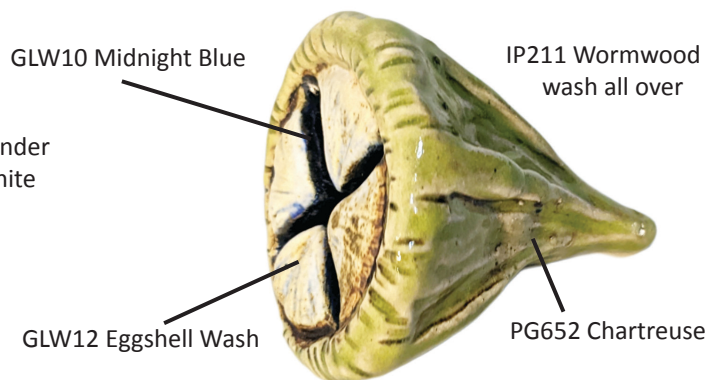

PODS USING OUR TIMBERLINE - CC550