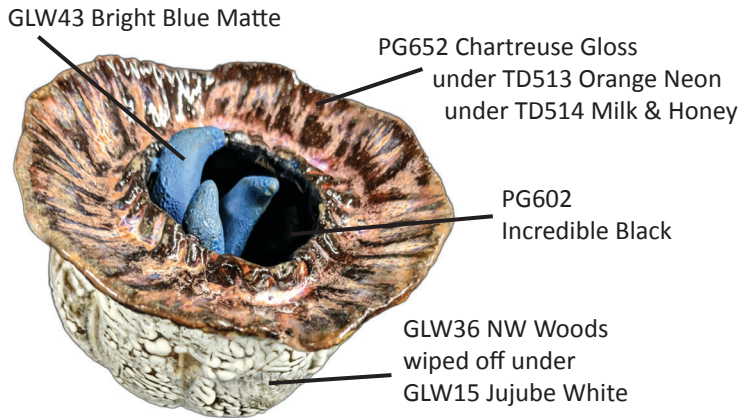

PODS USING OUR TRAIL MIX DARK CHOCOLATE - CC535D