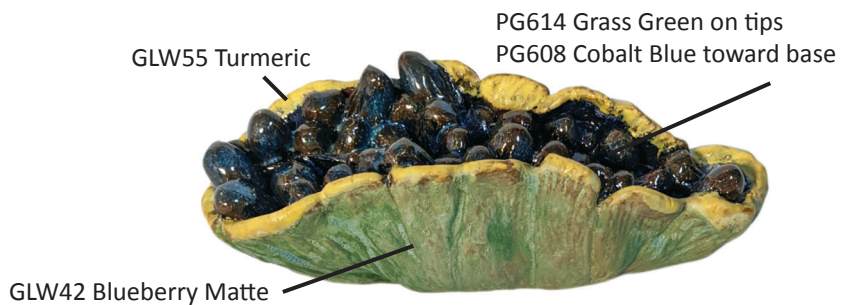

GLW10 Midnight
Blue under GLW46
Northern Lights

GLW47 Kalamata Black
under leaves

PG614 Grass Green

PG626 Golden Yarrow
under PG641 White Cloud

IP205 Autumn Foliage
wash over
everything

TD510 Halo Purple under
PG647 Burnt Orange

TD503 Tidal Pool under
TD508 Cherry Fizz

Touches of IP212 Indigo here and there

PODS USING OUR TRAIL MIX DARK CHOCOLATE - CC535D

PODS USING OUR PIONEER DARK - CC509

PODS USING OUR DUNDEE RED - CC525

PODS USING OUR WHITE SALMON - CC529