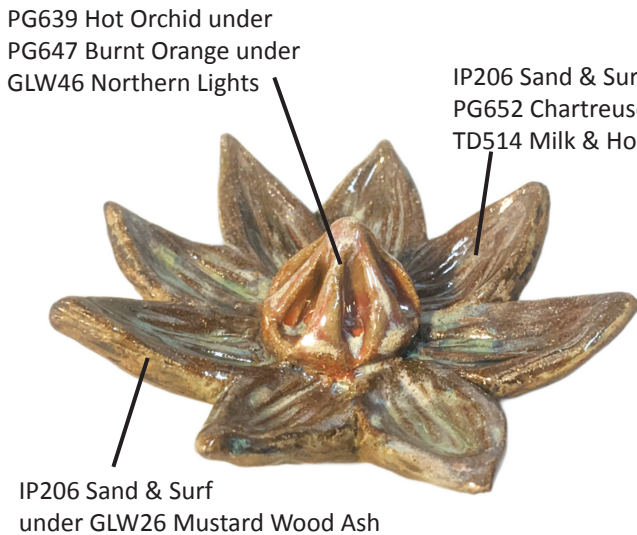

GLW10 Midnight
Blue under GLW46
Northern Lights

GLW47 Kalamata Black
under leaves

PG614 Grass Green

PG626 Golden Yarrow
under PG641 White Cloud

IP205 Autumn Foliage
wash over
everything

TD510 Halo Purple under
PG647 Burnt Orange

TD503 Tidal Pool under
TD508 Cherry Fizz

Touches of IP212 Indigo here and there

PODS USING OUR TRAIL MIX DARK CHOCOLATE - CC535D

PODS USING OUR PIONEER DARK - CC509

PODS USING OUR DUNDEE RED - CC525

PODS USING OUR WHITE SALMON - CC529